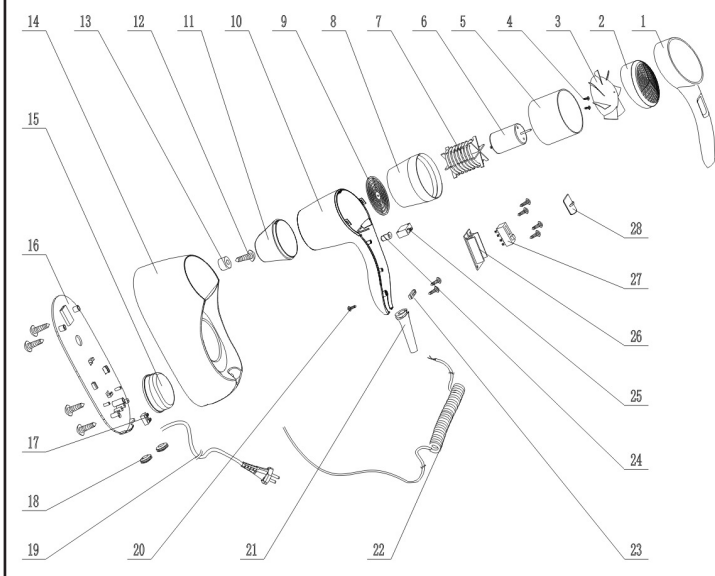

Safety release button on the pistol

Integrated overheating Thermostat protection

Insulating Protection (Class II)

Diffuser located into the holder

Feeding Tension: 220-240 Volts, 50/60 Hz

Lista ricambi - Spare parts list