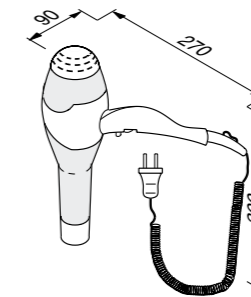

(1600 W)

◀ 6464

Handhaardroger
Handheld hairdryer
Handhaartrockner
Sèche-cheveux pistolet
Secador de pelo de mano
Asciugacapelli a pistola
Πιστολάκι μαλλιών
Фен для рук
مجفف شعر محمول باليد