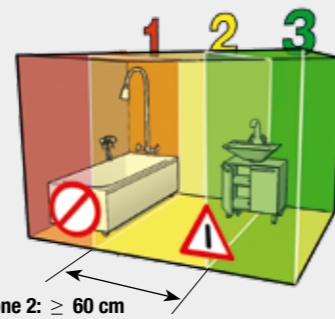

# Geesa

5 star bathroom accessories

Where to use and install your appliances:

Specifications:

	IP	Zone	Power	Voltage	Frequency	Noise	Features
<b>Hairdryers</b>							
6460	IP X0	3	1200 W	230 - 240 V	50 / 60 Hz		Temperature Safety, Wall bracket
6462	IP X0	3	1600 W	230 - 240 V	50 / 60 Hz		Temperature Safety, 3 speed adjustment, Cool button and Safety wall bracket with Digital clock and nightlight
6464	IP X0	3	1600 W	230 - 240 V	50 / 60 Hz		Temperature Safety, 3 speed adjustment and Cool button
6466	IP X0	3	1600 W	230 - 240 V	50 / 60 Hz		Temperature Safety, 3 speed adjustment and Cool button
6468	IP 20	3		230 - 240 V	50 / 60 Hz		Digital clock and nightlight for 646z4 and 6466
6470	IP 21	3		230 - 240 V	50 / 60 Hz		Shaver socket 115 / 230 V for 6460, 6462 and 6468