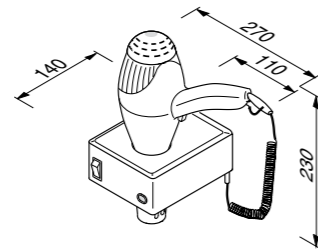

Hairdryer Collection

Standard Hotel Collection

(1200 W)

◀ 6460

Handhaardroger
Handheld hairdryer
Handhaartrockner
Sèche-cheveux pistolet
Secador de pelo de mano
Asciugacapelli a pistola
Πιστολάκι μαλλιών
Фен для рук
مجفف شعر محمول باليد