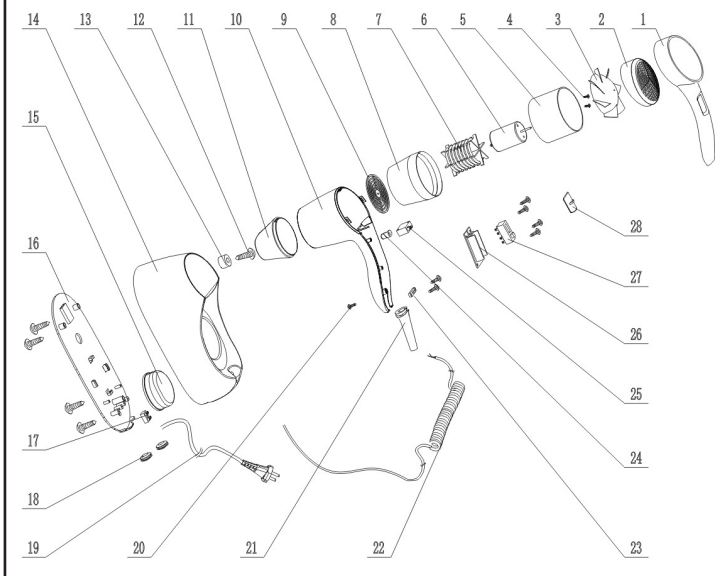

Lista ricambi - Spare parts list

Casella Postale 42

24028 PONTE NOSSA (BG) - ITALY

PHONE: +39 338 4733486 / +39 334 2288847

E-MAIL ADDRESS: info@hospistyle.it

WEB-SITE ADDRESS: www.hospistyle.it

HOSPIS *STYLE*
Finest Products